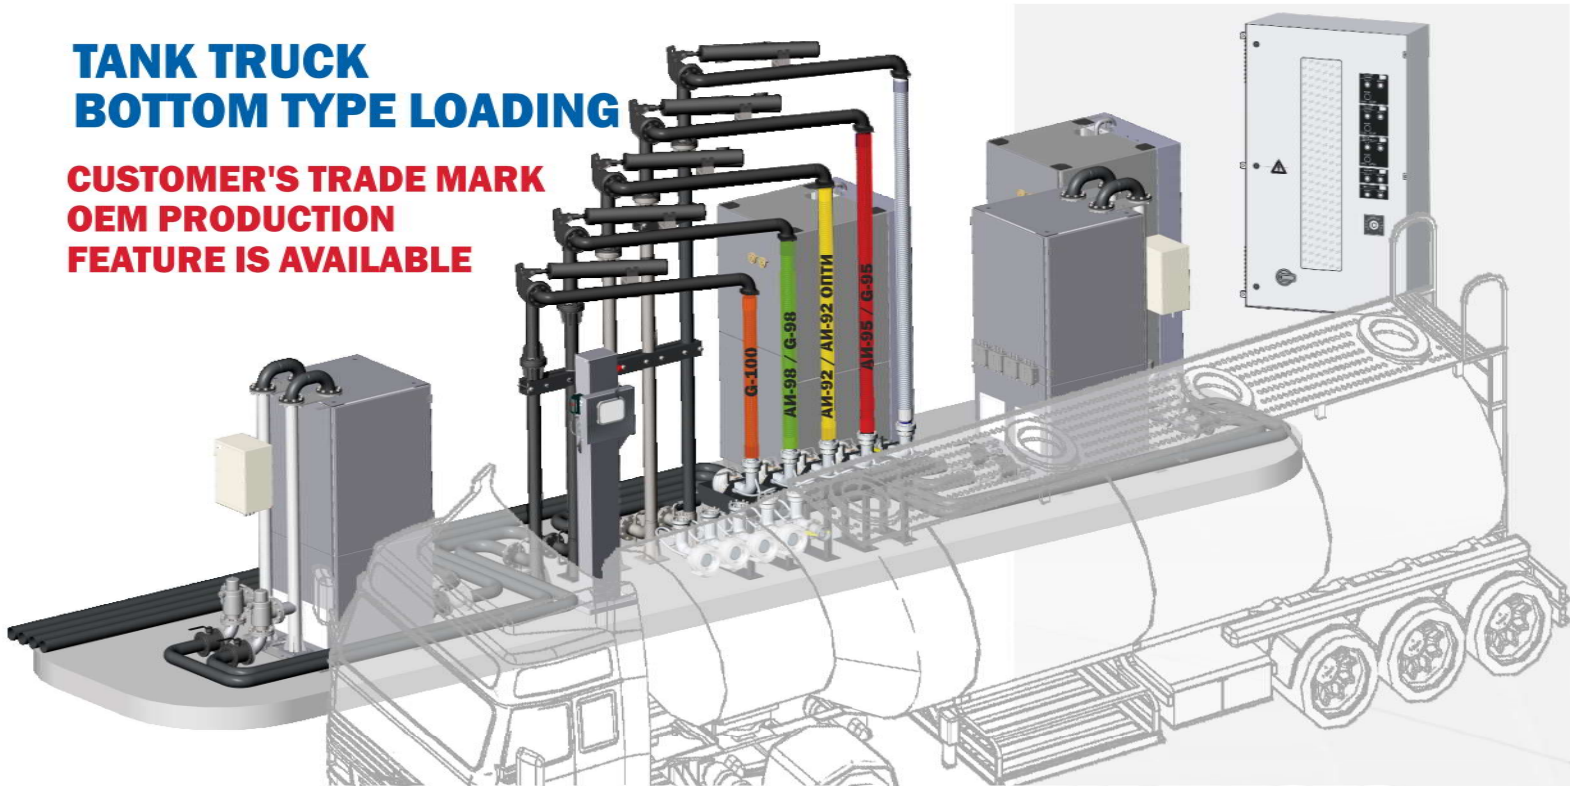

**TANK TRUCK COMPLETENESS WITH REGARD TO
THE PETROLEUM PRODUCT BOTTOM TYPE LOADING**

**TANK TRUCK
BOTTOM TYPE LOADING**

**CUSTOMER'S TRADE MARK
OEM PRODUCTION
FEATURE IS AVAILABLE**

**WE PRODUCE THE SAFETY DEVICES
TO COMPLETE THE TANK TRUCKS**

**Tank truck
manhole cover**

**Breathing device
and in-breathing
valve**

**Vapour
return valve**

**Pneumatic
regulator**

Lock-up valve

Bottom valve

**loading monitor
plug and tank truck
on-board socket**

**Product level
sensor and level
limiting device**

Flow cut-off valve
Double acting valve

**Bottom loading
adaptor**

**Rotary-type quick
disconnect
coupling**

**Cam-type quick
disconnect
coupling**

Dn80 API Adapter